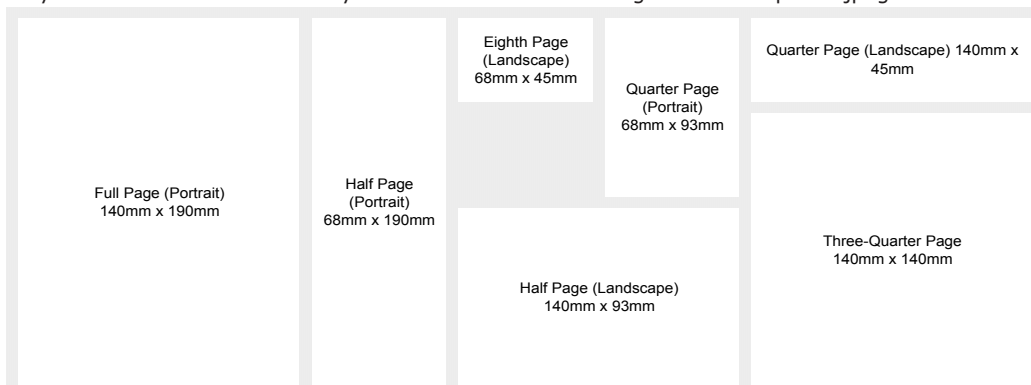

The Redhill and Reigate Guide is A5 with Advertisement sizes as follows:

NB. All Press-Ready artwork must be received by the deadline either as a high resolution pdf or jpeg file and emailed to the address below.